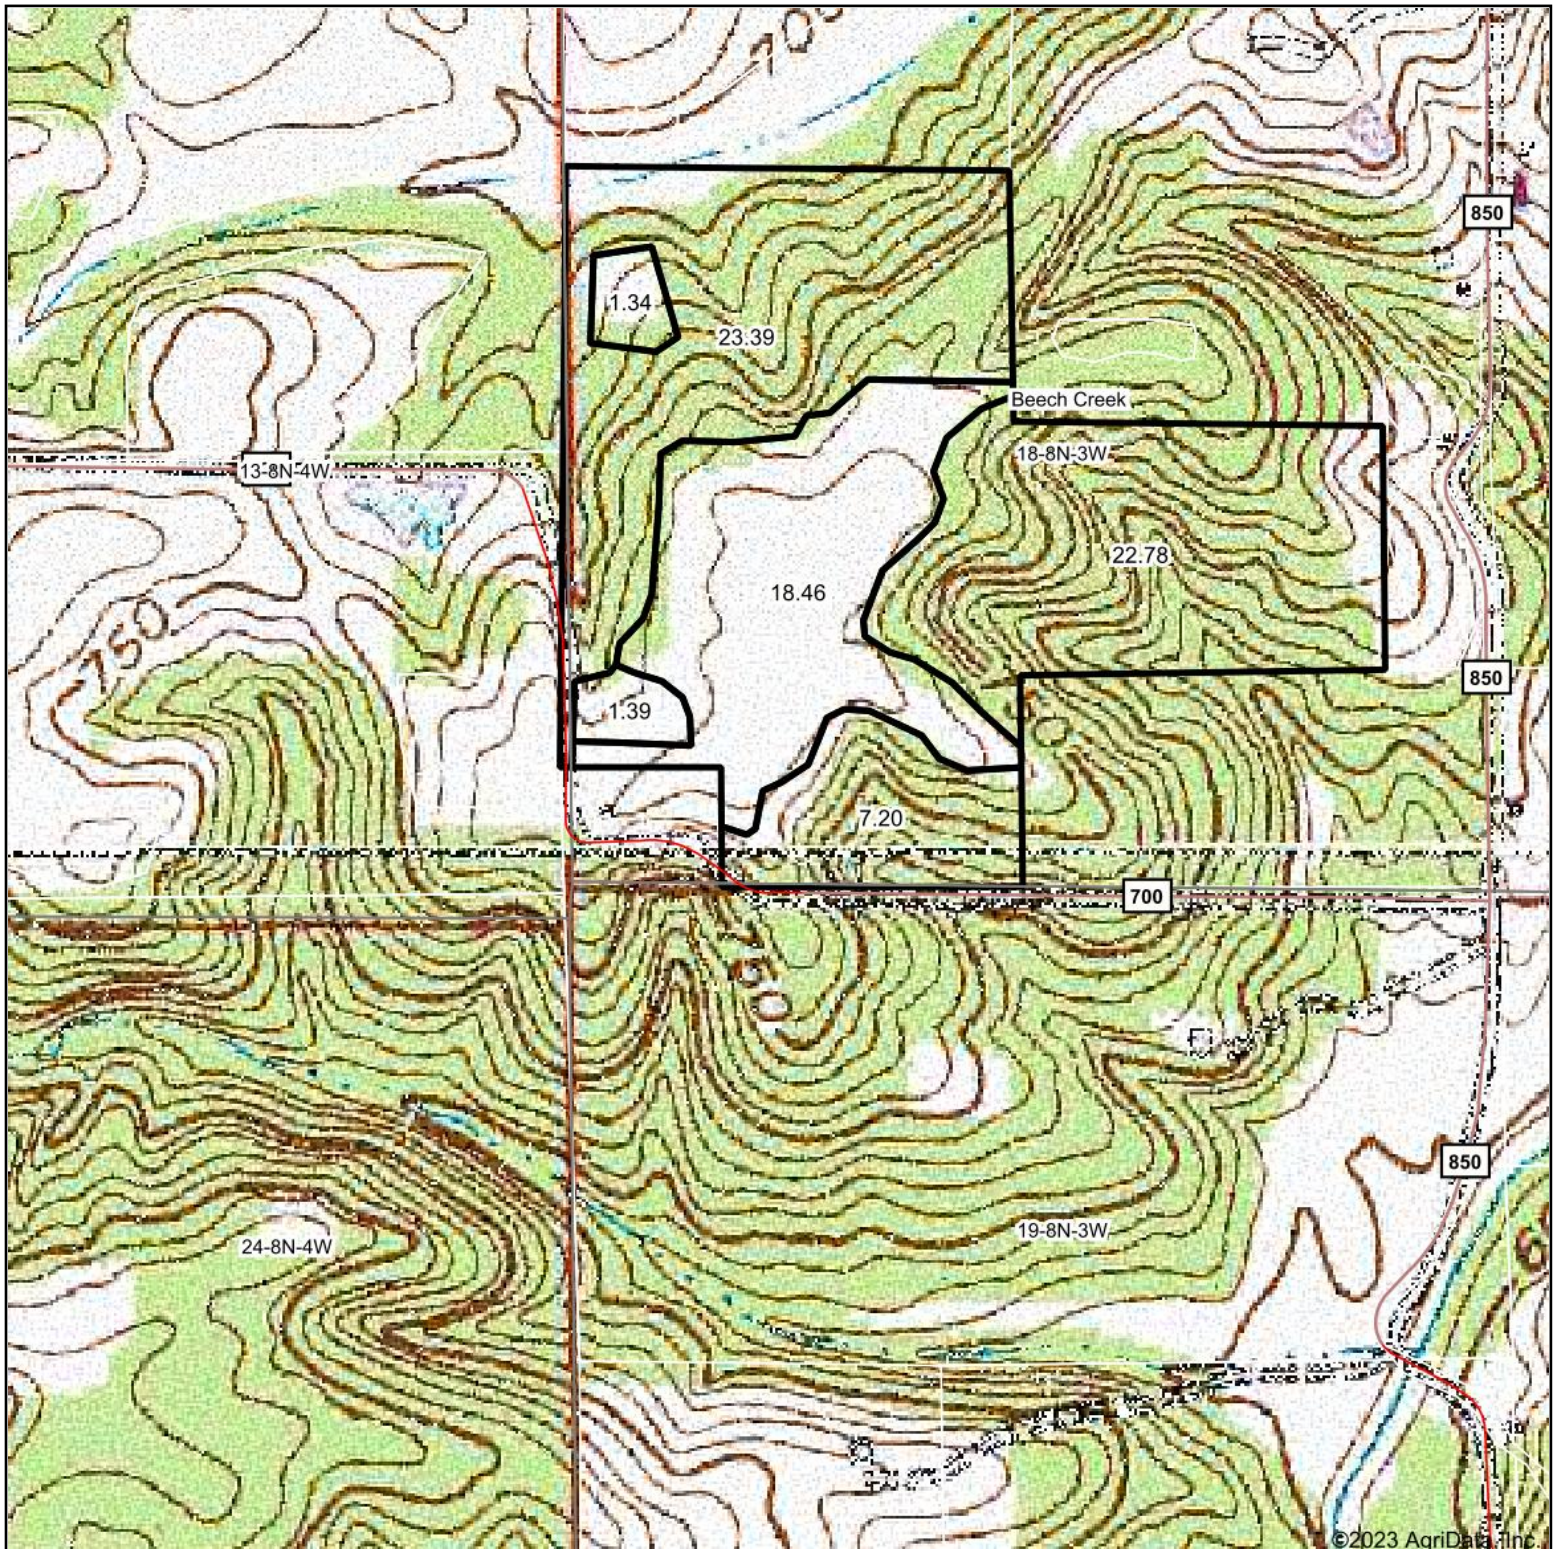

Topography Map

map center: 39° 7' 32.18, -86° 47' 32.92

18-8N-3W
Greene County
Indiana

5/16/2023

Maps Provided By:

© AgriData, Inc. 2023 www.AgriDataInc.com